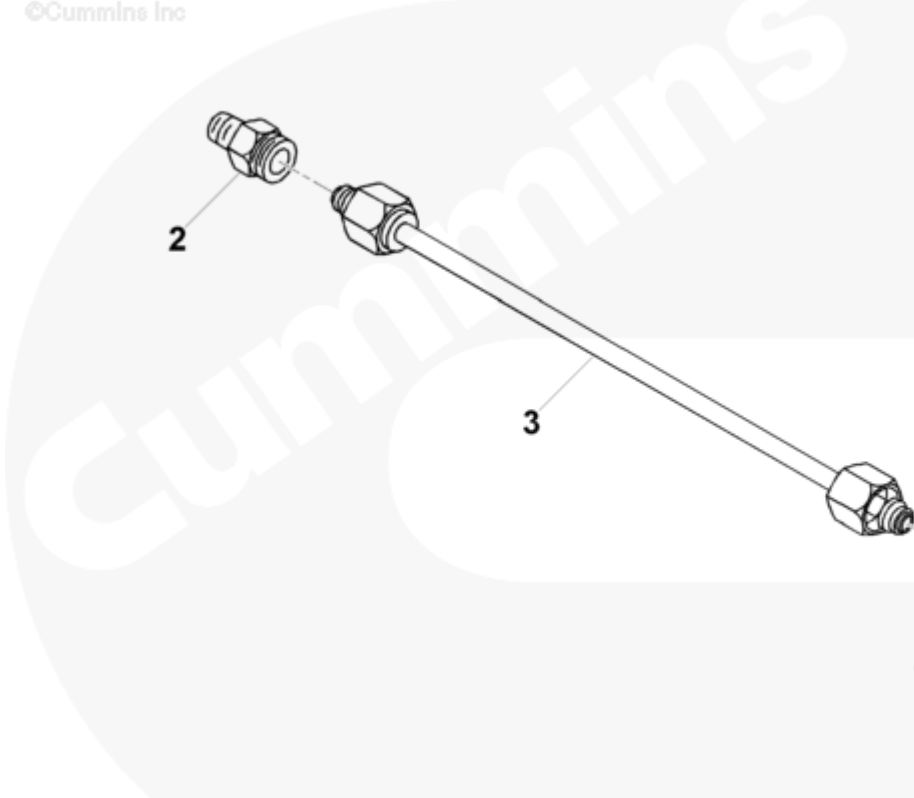

Parts Catalog - Option Detail

Electronic Parts Catalog - Option Detail				
Option	Group	Graphic	Film Card	Date
FE9802-05	05.01.5	fe950gu	T	28-OCT-02
Engines	4B3.9, 6A3.4, 6B5.9, B GAS INTERNATIONAL CM556, B4.5, B4.5 CM2350 B129B, B4.5 CM2350 B146C, B4.5 CM2350 B147B, B4.5 RGT, B4.5S, B5.9 G, B5.9 GAS PLUS CM556, B5.9 LPG, B5.9 LPG PLUS CM556, B6.7 CM2350 B121B, B6.7 CM2350 B135B, B6.7 CM2350 B136C, B6.7 CM2350 B148B, B6.7 G CMOH6.0 B125, B6.7N CM2380 B150B, B6.7S, F3.8 CM2350 F120B, F3.8 CM2350 F128C, F3.8 CM2350 F132B, F3.8 F102, G3.9, G5.9, G5.9 CM558, ISB (CHRYSLER), ISB CM2150, ISB CM2150 E, ISB CM550, ISB CM850, ISB/ISD4.5 CM2150 B119, ISB/ISD4.5 CM2150 SN, ISB/ISD6.7 CM2150 B120, ISB/ISD6.7 CM2150 SN, ISB/ISD6.7 CM2880 B126, ISB3.9 CM2220 B107, ISB4.5 CM2150, ISB5.9G CM2180, ISB6.7 2010 DCX PICKUP, ISB6.7 2013 DCX CHASSIS CAB, ISB6.7 CM2150 SQ, ISB6.7 CM2250, ISB6.7 CM2350 B101, ISB6.7 CM2350 B103, ISB6.7 CM2350 B142, ISB6.7 CM2670 B153B, ISB6.7 G CM2180 B118, ISBE CM2150, ISBE CM800, ISBE2/ISBE3 CM850, ISBE4 CM850, ISD4.5 CM2150, ISD6.7 CM2880 D101, ISF2.8 CM2220, ISF2.8 CM2220 AN, ISF2.8 CM2220 EC, ISF2.8 CM2220 ECF2, ISF2.8 CM2220 F101, ISF2.8 CM2220 F117, ISF2.8 CM2220 F122, ISF2.8 CM2220 F126, ISF2.8 CM2220 F129, ISF2.8 CM2220 IAN, ISF3.8 CM2220, ISF3.8 CM2220 AN, ISF3.8 CM2220 F103, ISF3.8 CM2220 F110, ISF3.8 CM2220 F116, ISF3.8 CM2220 F134B, ISF3.8 CM2220 IAN, ISF3.8 CM2350 F109, ISF4.5 CM2220 F123, ISG11 CM2880 G106, ISG11 CM2880 G108, ISG12 CM2880 G107, ISG12 CM2880 G109, ISG12 G CMOH6.0 G111, QSB3.9 30 CM550, QSB3.9 CM2880 B138, QSB4.5 30 CM550, QSB4.5 CM2150 B108, QSB4.5 CM2250 B131, QSB4.5 CM2250 EC, QSB4.5 CM2350 B106, QSB4.5 CM2350 B122			

©Cummins Inc

fe950gu

[SMALL](#) | [MEDIUM](#) | [LARGE](#)

Cart	Ref No	Part Number	Part Description	Required	Remarks
<input type="button" value="View My Cart"/>					
		FE9802-05	Air Fuel Control Plumbing		Air Fuel Control Plumbing...(More)